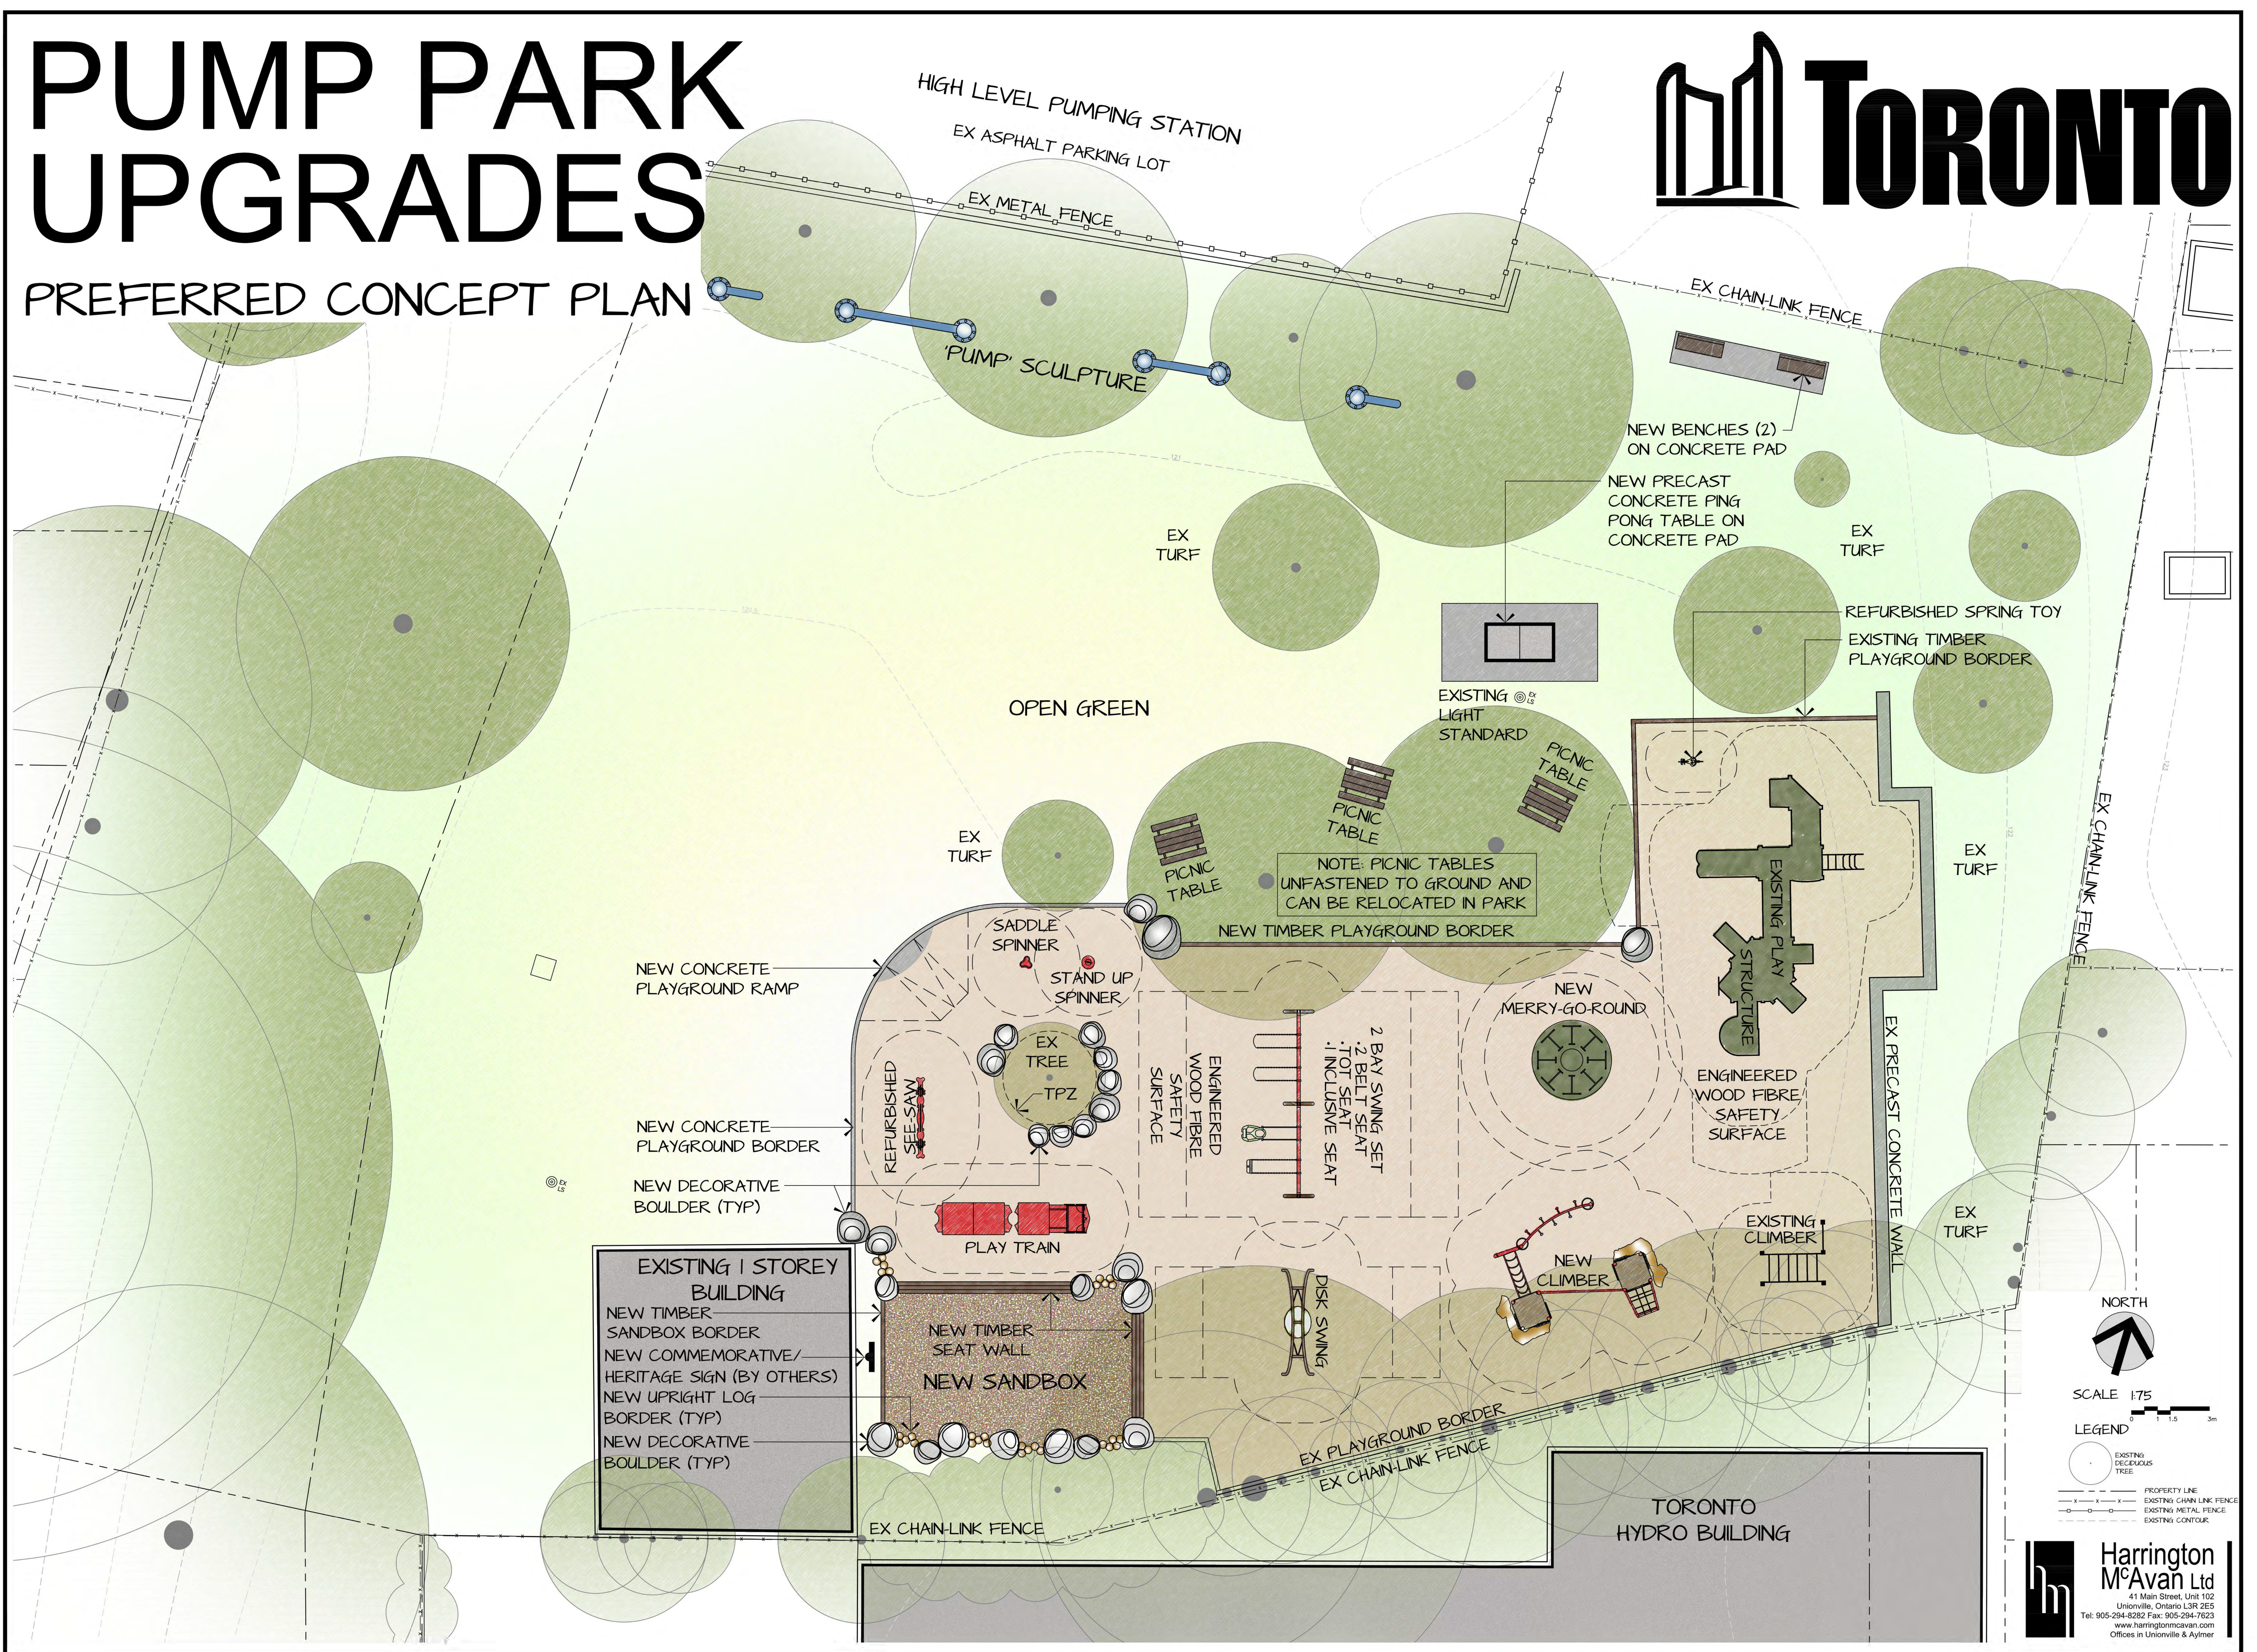

## PREFERRED CONCEPT PLAN

**EXISTING 1 STOREY BUILDING**  
 NEW TIMBER SANDBOX BORDER  
 NEW COMMEMORATIVE/HERITAGE SIGN (BY OTHERS)  
 NEW UPRIGHT LOG BORDER (TYP)  
 NEW DECORATIVE BOULDER (TYP)

NOTE: PICNIC TABLES UNFASTENED TO GROUND AND CAN BE RELOCATED IN PARK

**NORTH**

SCALE 1:75

LEGEND

- EXISTING DECIDUOUS TREE
- PROPERTY LINE
- EXISTING CHAIN-LINK FENCE
- EXISTING METAL FENCE
- EXISTING CONTOUR

TORONTO HYDRO BUILDING

## DESIGN ELEMENTS

EXISTING PLAY STRUCTURE

PRECAST CONCRETE PING PONG TABLE

EXISTING CLIMBER

NEW BENCH ON CONCRETE PAD

NEW TIMBER SEATWALL

NEW ACCESSIBLE PICNIC TABLE

NEW BOULDER & UPRIGHT LOG BORDER

'PUMP' SCULPTURE